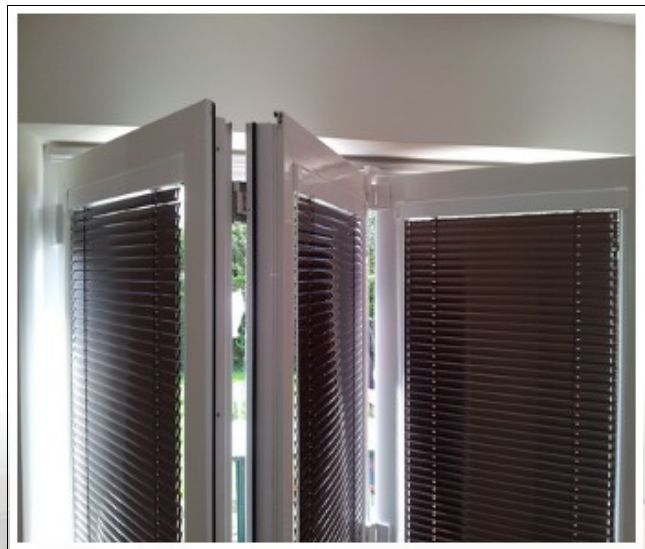

NEW SYSTEM BLINDS

Most versatile range of perfect fit window roller, Venetian, pleated & bespoke blinds

We offer traditional, modern, avant-garde and exclusive blinds and decorations.

OUR BLINDS ARE PERFECT FOR:

- flats,
- houses,
- schools,
- city councils,
- hospitals,
- colleges,
- universities,
- other institutions & facilities

WE OFFER FREE PRICE ESTIMATION

in Nottingham & other locations in Nottinghamshire

When meeting with a client we present all available fabrics & colours